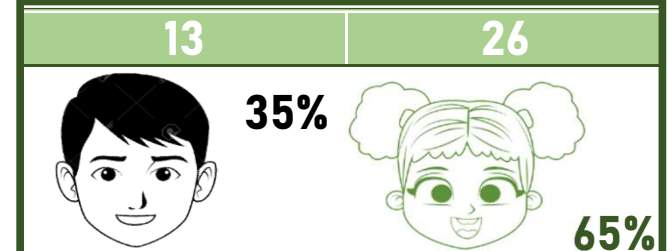

REGION: SONGWE

QUEEN OF APOSTLE

DISTRICT: MBOZI

SCHOOL INDIVIDUAL PERFORMANCE ANALYSIS

SCHOOL AVERAGE

34.6

CATEGORY

ABOVE 40

GRADE

B

GRADE/MARKS

GRADE ANALYSIS VS PERCENTAGE

	MATH		KISW		ENG		SCI		SST		CME	
A [41 - 50]	2	5%	33	85%	22	56%	3	8%	11	28%	9	23%
B [31 - 40]	5	13%	5	13%	13	33%	17	44%	19	49%	20	51%
C [21 - 30]	13	33%	1	3%	4	10%	19	49%	9	23%	9	23%
D [11 - 20]	13	33%	0	0%	0	0%	0	0%	0	0%	1	3%
F [01 - 10]	6	15%	0	0%	0	0%	0	0%	0	0%	0	0%

SUBJECT RANKING

KISWAHILI	43.7	87%	1
ENGLISH	39.7	79%	2
SOCIAL STUDIES	35.6	71%	3
CIVIC AND MORAL EDUCATION	35.2	70%	4
SCIENCE	31.5	63%	5
MATHEMATICS	21.9	44%	6

OVERALL GRADE ANALYSIS

GRADES	BOYS	GIRLS	TOTAL	PASS%
A [41 - 50]	4	3	7	16%
B [31 - 40]	7	19	26	58%
C [21 - 30]	2	4	6	13%
D [11 - 20]	0	0	0	0%
F [01 - 10]	0	0	0	0%

SAT	39	87%
ABSENTEES	6	13%
PASSED	39	87%
FAILED	0	0%

PASS % BY SEX